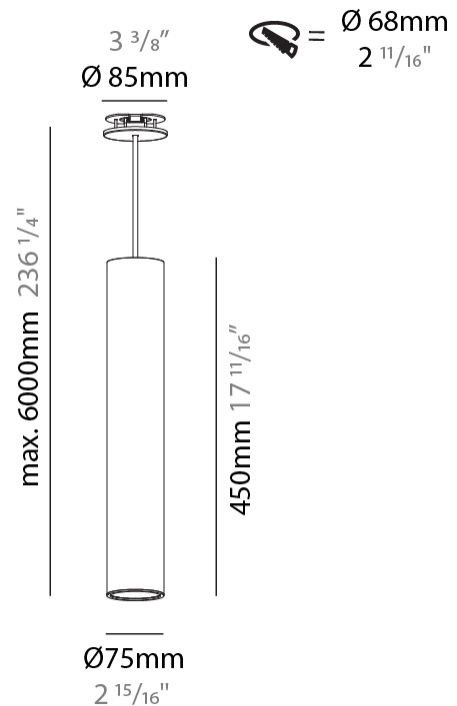

GENERAL

Series: Hangover
Subseries: Hangover Monopoint Recessed Canopy
Brand: Prolicht
Division: Architectural
Mounting Type: Suspension
Mounting Location: Ceiling
Subcategory: Pendant

PHYSICAL

Shape: Cylinder
Diameter (mm): 75
Diameter (in): 2 ¹⁵ / ₁₆
Height (mm): 450
Height (in): 17 ¹¹ / ₁₆
Max. Overall Height (mm): 2450
Max. Overall Height (in): 96 ⁷ / ₁₆
Light Distribution: Downlight
Diffuser: Shine Ring 0-6
Fixture Finish: SSR / BKV / CWI / CRY / HAB / UFT / ITA / RUA / FTG / MYG / LOD / PUS / FRO / FUP / KIA / POP / BLS / SPG / MEY / GOH / GUM / CHC / COM / ABZ / JAG / OBR / MOS / ROR
Fixture Material: Aluminum
Cable Details: 2000mm / 6000mm Cable in White / Black / Orange / Red
Cut-out Measurements: 68mm / 2 11/16"

LED

Number of LEDs: 1
Color Temperature (°K): 2700 / 3000 / 4000
Max. Delivered Lumen (lm): 1512 / 1568 / 1680
Nominal Lumen (lm): 1782 / 1848 / 1981
CRI: >90 CRI
Lamp Life (hrs): 50000
Upon Request: ***3500K available in minimum quantities (larger quantities upon request)

OPTICAL

Reflector: 18 / 36 / 52

RATINGS AND CERTIFICATIONS

Certified By: Certified for North American Standards
IP rating: IP20

HANGOVER MONOPOINT RECESSED CANOPY SUSPENSION

A300161-

PROJECT
TYPE
SPECIFIER
QUANTITY
DATE

GENERAL

Series: Hangover
Subseries: Hangover Monopoint Recessed Canopy
Brand: Prolicht
Division: Architectural
Mounting Type: Suspension
Mounting Location: Ceiling
Subcategory: Pendant

PHYSICAL

Shape: Cylinder
Diameter (mm): 75
Diameter (in): 2 ¹⁵ / ₁₆
Height (mm): 450
Height (in): 17 ¹¹ / ₁₆
Max. Overall Height (mm): 2450
Max. Overall Height (in): 96 ⁷ / ₁₆
Light Distribution: Direct / Indirect
Diffuser: Shine Ring 0-6
Fixture Finish: SSR / BKV / CWI / CRY / HAB / UFT / ITA / RUA / FTG / MYG / LOD / PUS / FRO / FUP / KIA / POP / BLS / SPG / MEY / GOH / GUM / CHC / COM / ABZ / JAG / OBR / MOS / ROR
Fixture Material: Aluminum
Cable Details: 2000mm / 6000mmm Cable in White / Black / Orange / Red
Cut-out Measurements: 68mm / 2 11/16"